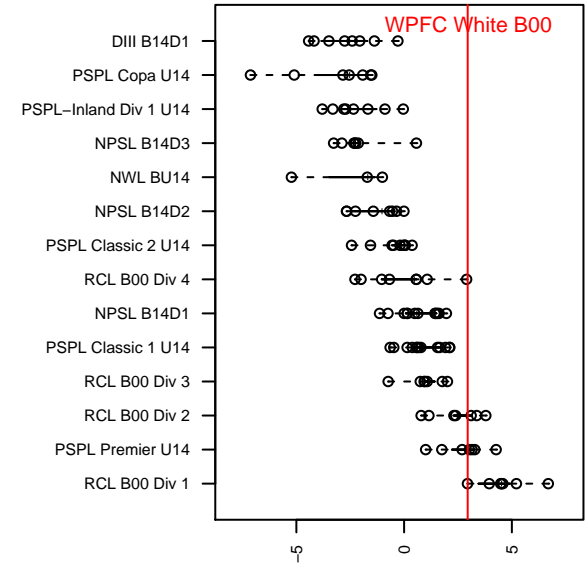

2014 Win RCL B00 Div 1

2014 WYS Championship B00

**attack and defense variance (black dot)
relative to other teams
and top 10 in region**

**attack and defense rating
relative to others at age
and all opponents in last 13 months**