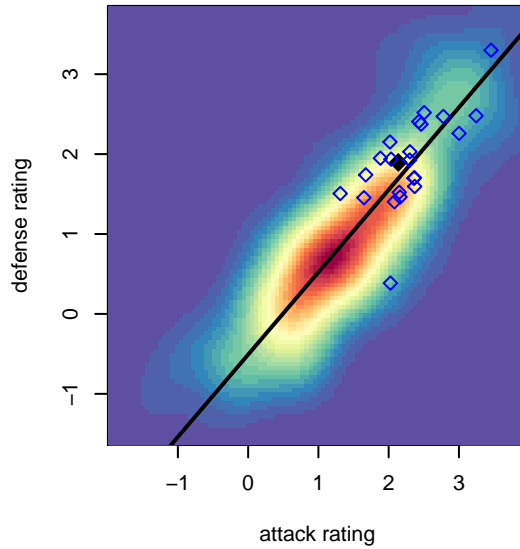

2014 Win RCL B00 Div 1

2014 WYS Championship B00

**attack and defense variance (black dot)
relative to other teams
and top 10 in region**

**attack and defense rating
relative to others at age
and all opponents in last 13 months**