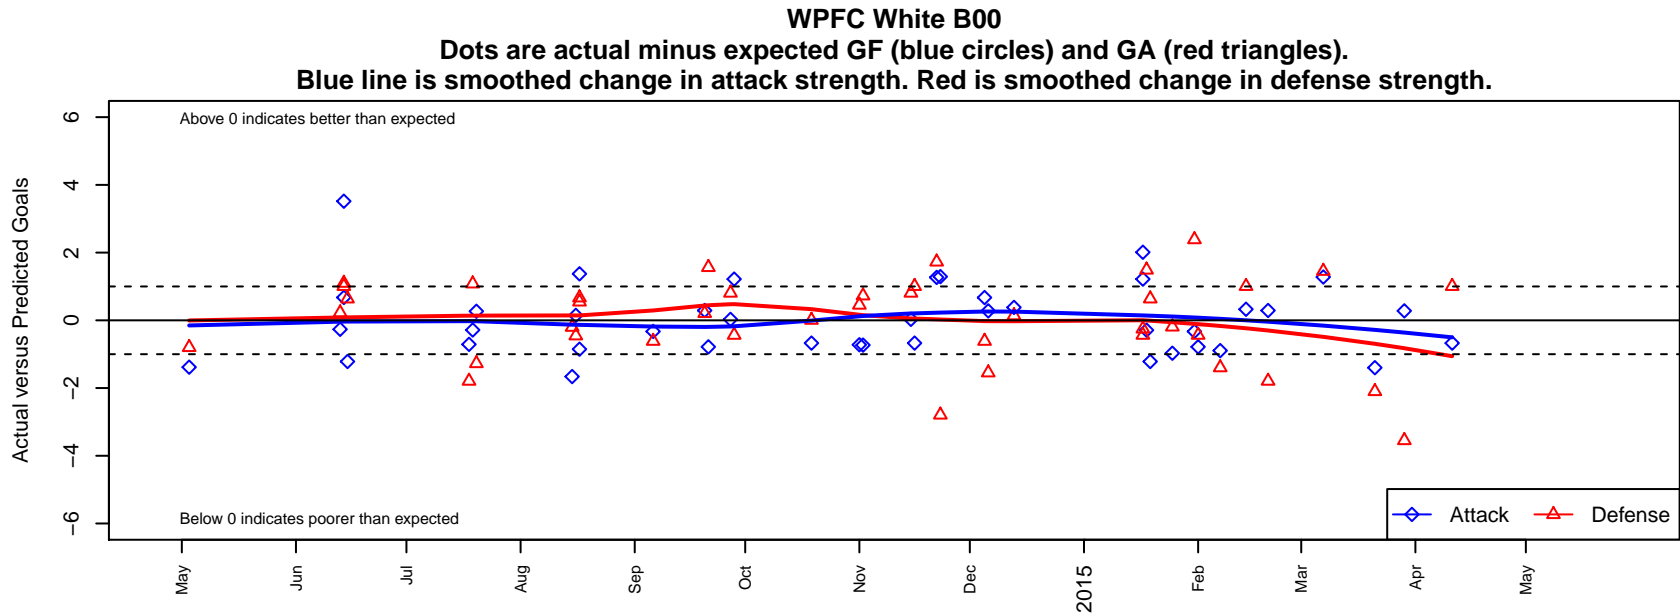

WPFC White B00

Washington Premier FC

Tacoma, WA

B00 total strength=1382

attack=8.47 defense=6.66

fall league = RCL B00 Div 1, RCL B00 7v2

spr league = Win RCL B00 Div 1

alt names used:

2014 Win RCL B00 Div 1

2014 WYS Championship B00

**attack and defense variance (black dot)
relative to other teams
and top 10 in region**

**attack and defense rating
relative to others at age
and all opponents in last 13 months**