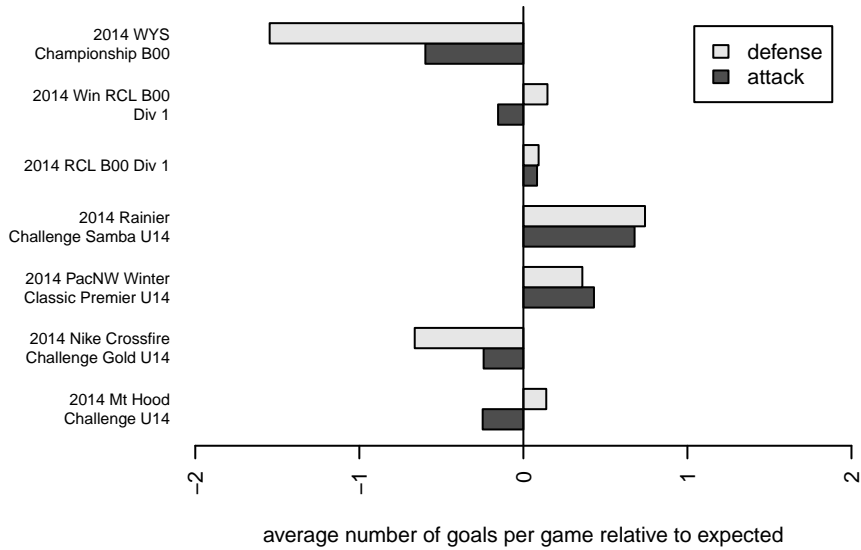

Performance relative to 13 month average